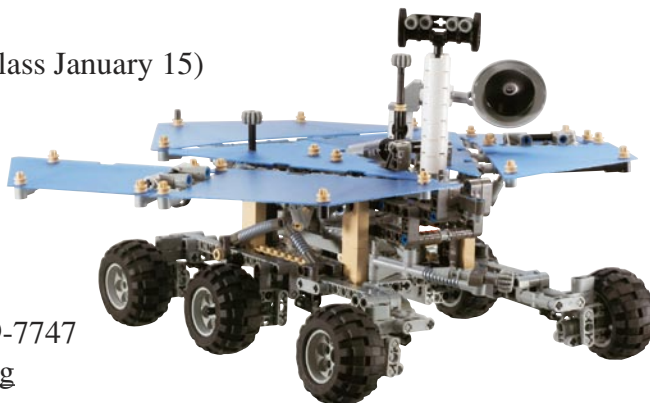

LEGO CLASSES

JUNIOR ENGINEERING

Using very advanced LEGO® parts and pieces, this class is appropriate for children ages 5, 6 and 7-years-old. Children will learn by doing. Course covers gears, levers, wheels, axles, structures, forces and simple machines. This is an integrated science and math class and is the first class leading up to the Robotics Academy.

WHEN: Tuesdays, January 6 - January 27, 2009
TIME: 6:00 p.m. - 8:00 p.m.
COST: $57.00
WHERE: Georgetown Elementary, Multi-purpose room
3909 Baldwin St.

ELEMENTARY ENGINEERING

Using very advanced LEGO® parts and pieces, this class is appropriate for children 8 years and up. Children will learn by doing. Course covers gears, levers, wheels, axles, structures, forces and simple machines. This is an integrated science and math class and is leading up to the Robotics Academy, where children will build robots and program them with computer! Suggested for ages 8 and older.

WHEN: Thursdays, January 8 - February 5, 2009 (No class January 15)
TIME: 6:30 p.m. - 8:30 p.m.
COST: $57.00
WHERE: Georgetown Elementary, Multi-purpose room
3909 Baldwin St.

QUESTIONS: Call Hudsonville Community Education at 669-7747
or visit us at www.hudsonvillepublicschools.org

2009 WINTER LEGO CLASS REGISTRATION FORM

Name _____ Age _____ School _____

Address _____ City _____ Zip _____

Class ☐ Jr. Engineering ☐ Elementary Engineering _____ Phone _____

Email _____

Please return form and fee payable to: Hudsonville Community Education
3886 Van Buren
Hudsonville, MI 49426