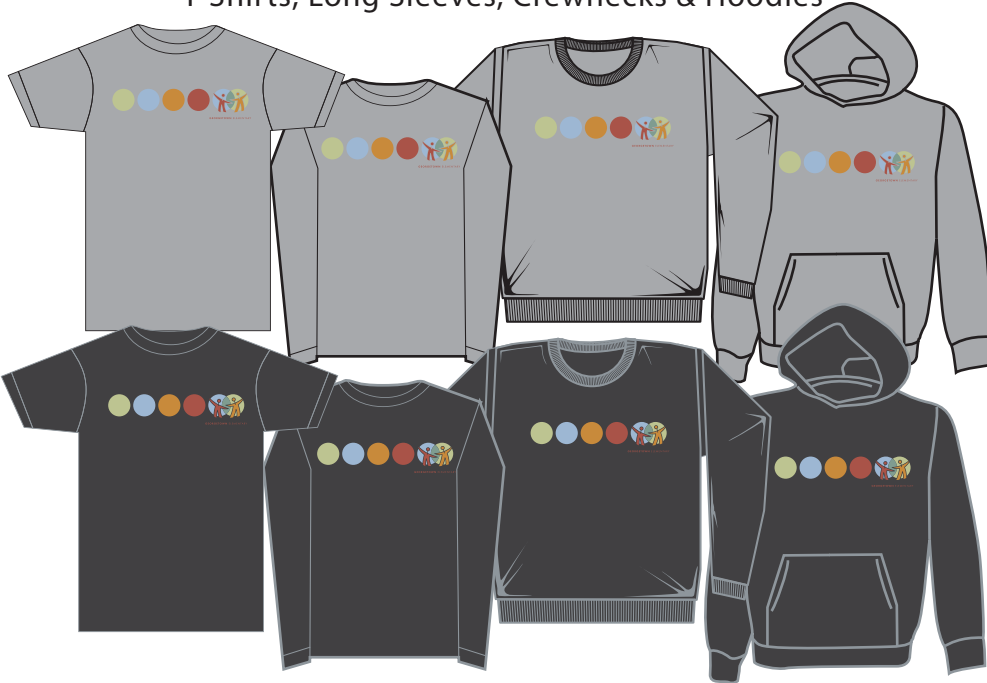

FULL FRONT & BACK

Ash or Dark Heather (youth sizes Oxford)
T-Shirts, Long Sleeves, Crewnecks & Hoodies

FRONT

BACK

Silver Dri-Fit T-Shirts & Long Sleeves

Ink Colors:

- PMS 644 C
- PMS 7524 C
- PMS 5565 C
- PMS 7510 C
- PMS 7493 C

Delivery the week of December 15th

ADD \$3 ADD \$4

	YS	YM	YL	S	M	L	XL	2XL	3XL	TOTAL
Ash T-Shirt \$12										
Ash Long Sleeve \$15										
Ash Crewneck \$20										
Ash Hoodie \$30										
Dk Heather T-Shirt \$12										
Dk Heather Long Sleeve \$15										
Dk Heather Crewneck \$20										
Dk Heather Hoodie \$30										
Silver Dri-Fit T-Shirt \$20										
Silver Dri-Fit Long Sleeve \$25										

NAME, PHONE NUMBER & TEACHER:

GRAND TOTAL

CHECKS PAYABLE TO: GEORGETOWN PARENT CLUB

Please print names carefully.