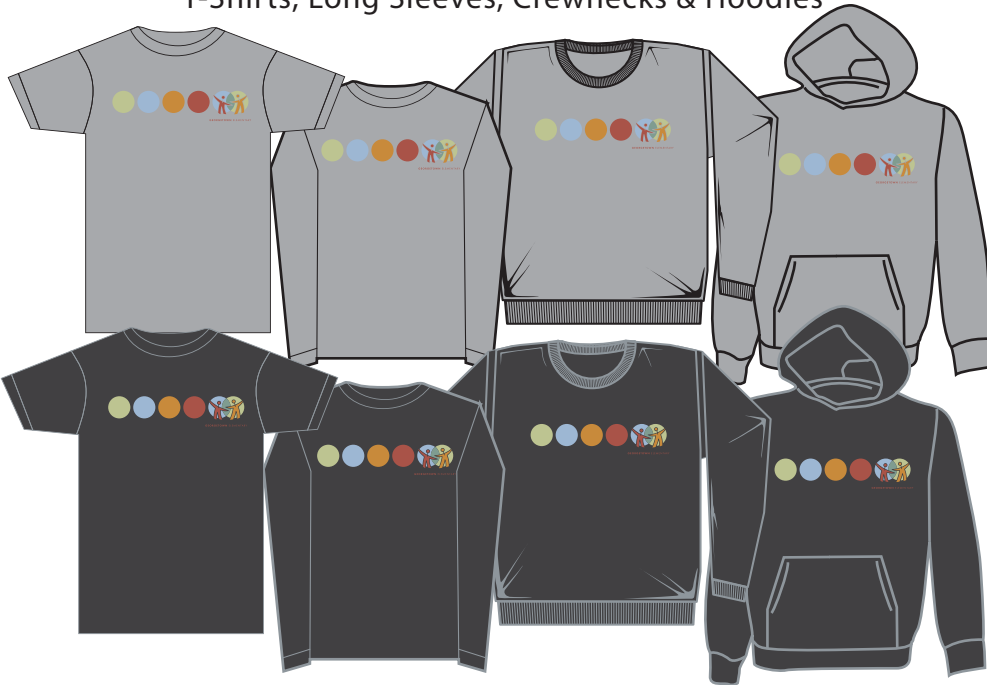

FULL FRONT & BACK

Ash or Dark Heather (youth sizes Oxford)
T-Shirts, Long Sleeves, Crewnecks & Hoodies

FRONT

BACK

Silver Dri-Fit T-Shirts & Long Sleeves

Ink Colors:

| | |
|---|--|
|  PMS 644 C |  PMS 7524 C |
|  PMS 5565 C |  PMS 7510 C |
|  PMS 7493 C | |

ADD \$3 ADD \$4

| | YS | YM | YL | S | M | L | XL | 2XL | 3XL | TOTAL |
|--|----|----|----|---|---|---|----|-----|-----|-------|
| Ash T-Shirt \$12 | | | | | | | | | | |
| Ash Long Sleeve \$15 | | | | | | | | | | |
| Ash Crewneck \$20 | | | | | | | | | | |
| Ash Hoodie \$30 | | | | | | | | | | |
| Dk Heather T-Shirt \$12 | | | | | | | | | | |
| Dk Heather Long Sleeve \$15 | | | | | | | | | | |
| Dk Heather Crewneck \$20 | | | | | | | | | | |
| Dk Heather Hoodie \$30 | | | | | | | | | | |
| Silver Dri-Fit T-Shirt \$20 | | | | | | | | | | |
| Silver Dri-Fit Long Sleeve \$25 | | | | | | | | | | |

NAME, PHONE NUMBER & TEACHER:

GRAND TOTAL

CHECKS PAYABLE TO: GEORGETOWN PARENT CLUB

Please print names carefully.